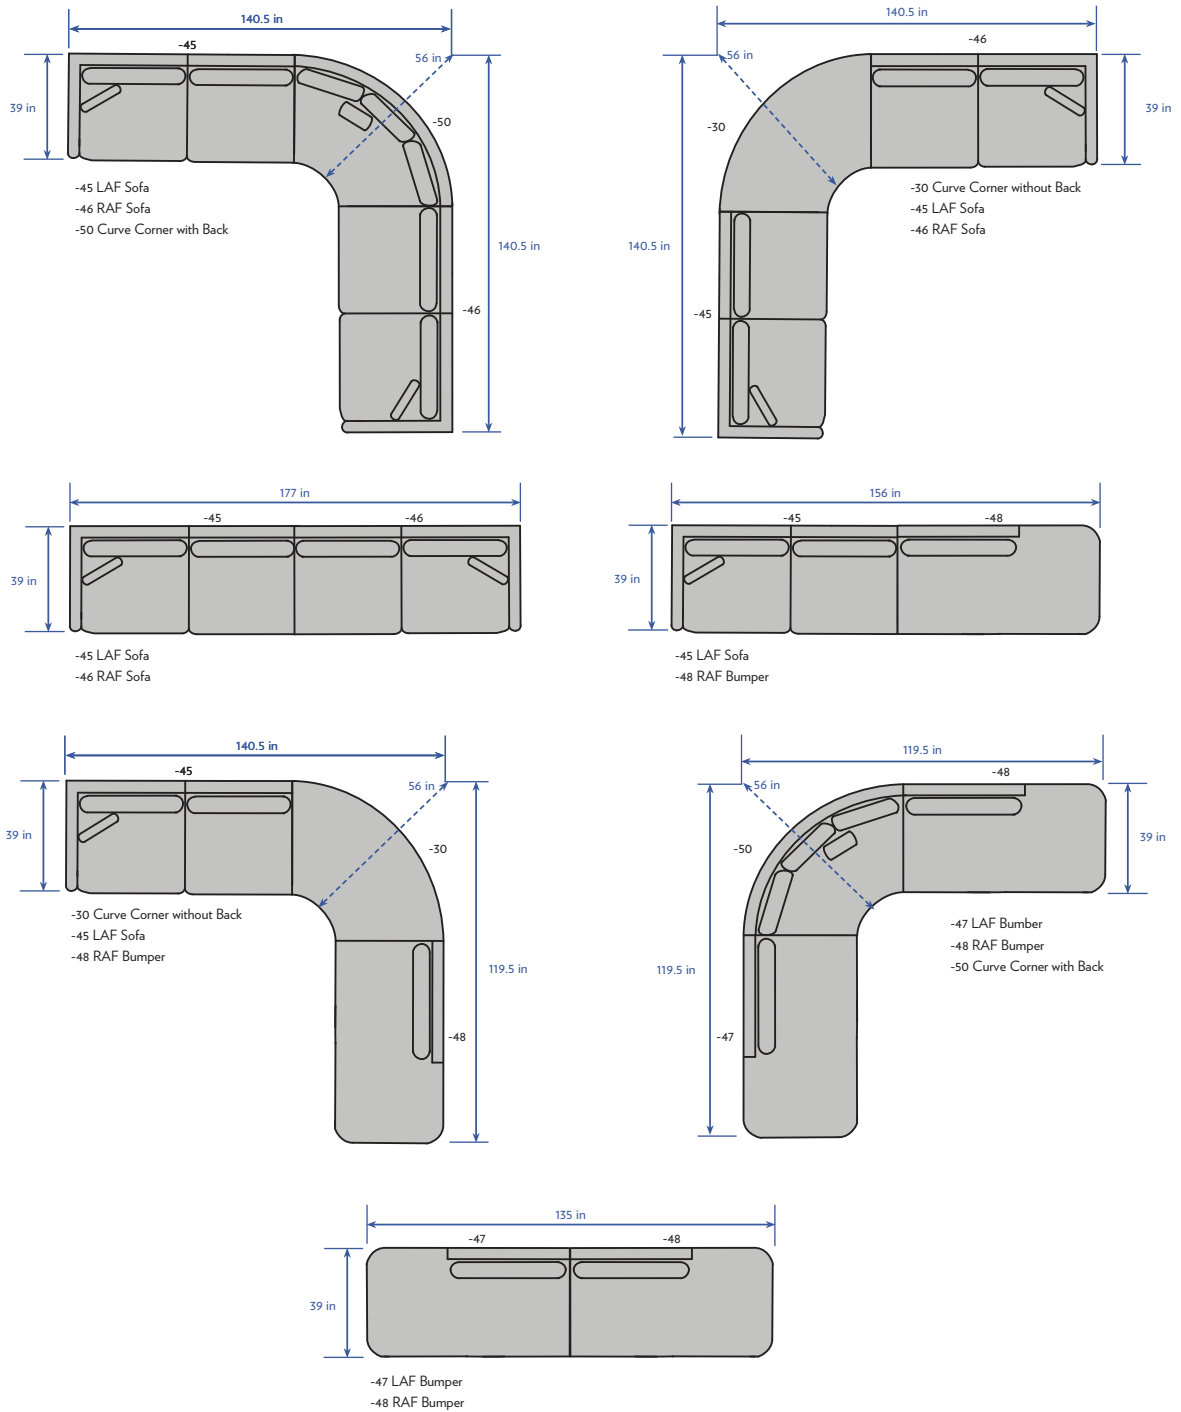

HICKORY CHAIR®

HC3421 Marquesa Sectional

Qty.	Item Number	Fabric/Leather
_____	HC3421-30 Marquesa Curve Corner without Back	_____ Body
_____	HC3421-45 Marquesa LAF Sofa	_____ Throw Pillows
_____	HC3421-46 Marquesa RAF Sofa	_____ Round Throw Pillow
_____	HC3421-47 Marquesa LAF Bumper	
_____	HC3421-48 Marquesa RAF Bumper	Finish
_____	HC3421-50 Marquesa Curve Corner with Back	_____