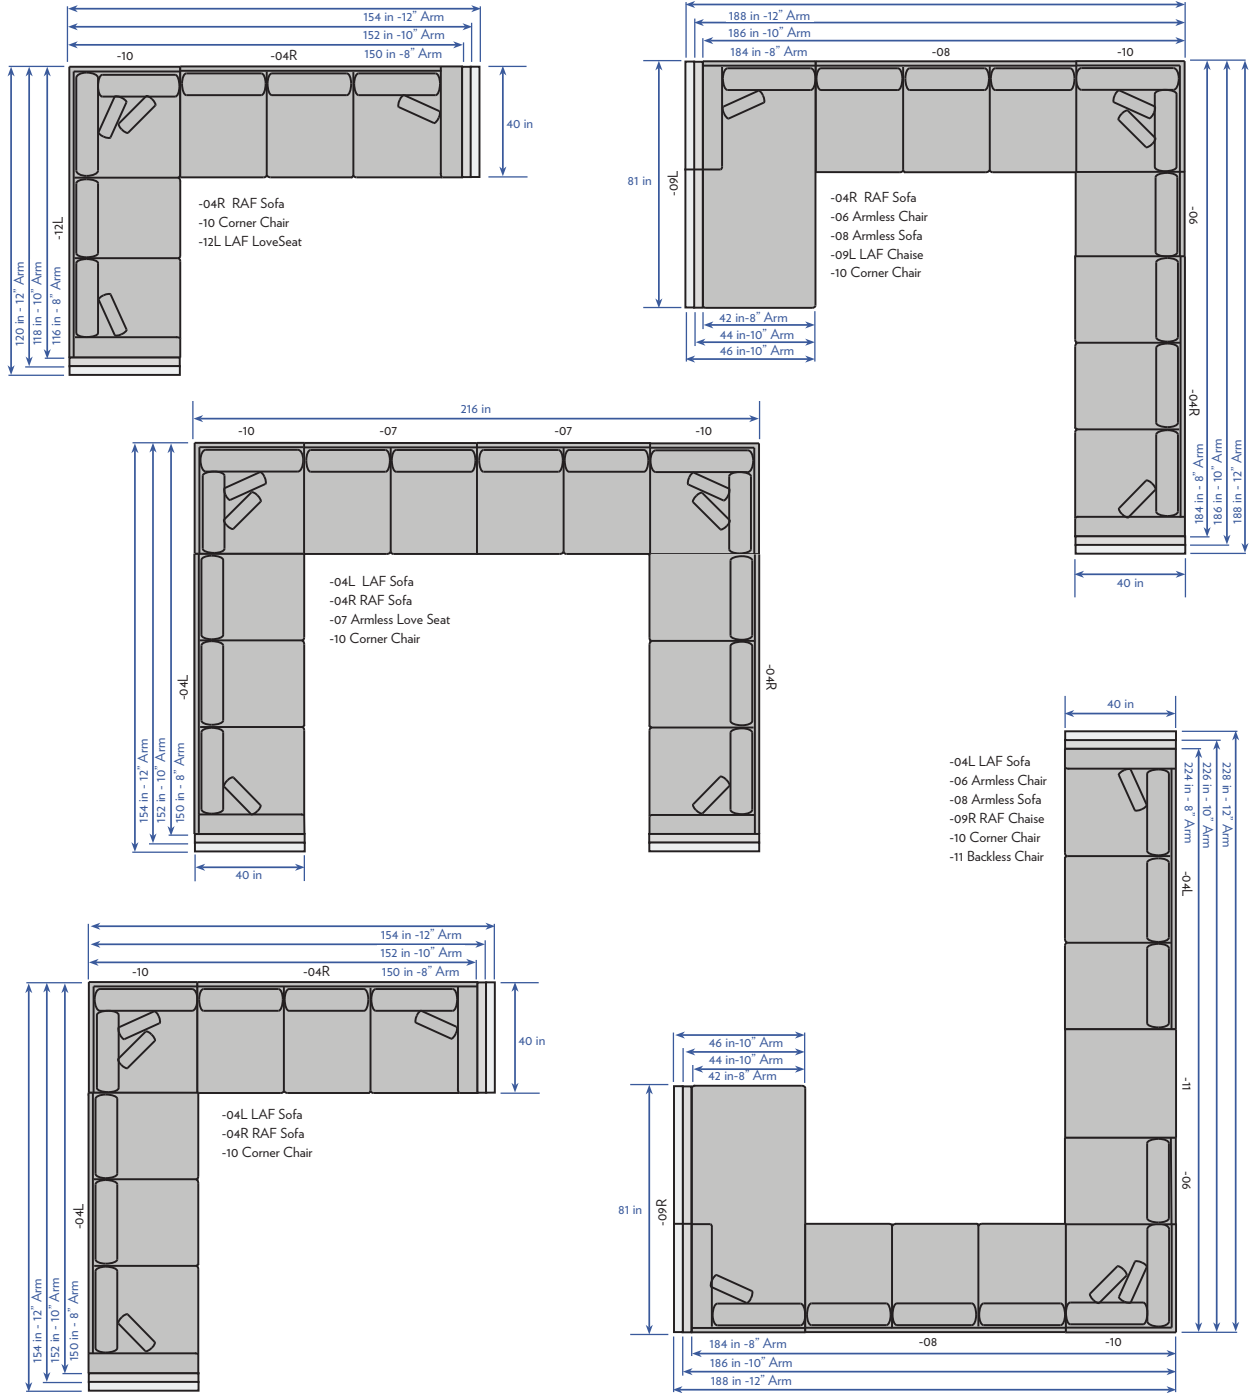

HICKORY CHAIR®

HC4400 Vistage Sectional

All Pieces: Height 34", Depth 40", Seat Height 19", Arm Height 21.25", Inside Height 15" and Seat Depth 24.5" except Chaises.
Weltless, with LuxurySpring-Down seat cushions, Blend-Down back cushions and 20-inch goose feather throw pillows.

HC4400-05L LAF Corner Sofa - Shown with 8AA 8" Arched Arm
116" W -8" Arm 118" W -10" Arm 120" W -12" Arm

HC4400-05R RAF Corner Sofa - Shown with 8AA 8" Arched Arm
116" W -8" Arm 118" W -10" Arm 120" W -12" Arm

HC4400-10 Corner Chair
W40in D40in H34in

HC4400-09L LAF Chaise - Shown with 8AA 8" Arched Arm
42" W x 81"D -8" Arm 44" W x 81"D -10" Arm
46" W x 81"D -12" Arm Seat Depth 67"

HC4400-09R RAF Chaise - Shown with 8AA 8" Arched Arm
42" W x 81"D -8" Arm 44" W x 81"D -10" Arm
46" W x 81"D -12" Arm Seat Depth 67"

HC4400-11 Backless Chair/Ottoman
W40in D40in H18in

HICKORY CHAIR®

HC4400 Vistage Sectional

Qty.	Item Number	Qty.	Item Number	Fabric/Leather
_____	HC4400-04L LAF Sofa	_____	HC4400-09L LAF Chaise	_____ Body
_____	HC4400-04R RAF Sofa	_____	HC4400-09R RAF Chaise	_____ Throw Pillows
_____	HC4400-05L LAF Corner Sofa	_____	HC4400-10 Corner Chair	_____ Throw Pillows
_____	HC4400-05R RAF Corner Sofa	_____	HC4400-11 Backless Chair/Ottoman	_____ Throw Pillows
_____	HC4400-06 Armless Chair	_____	HC4400-12L LAF Love Seat	_____ Throw Pillows
_____	HC4400-07 Armless Loveseat	_____	HC4400-12R RAF Corner Sofa	
_____	HC4400-08 Armless Sofa			Finish