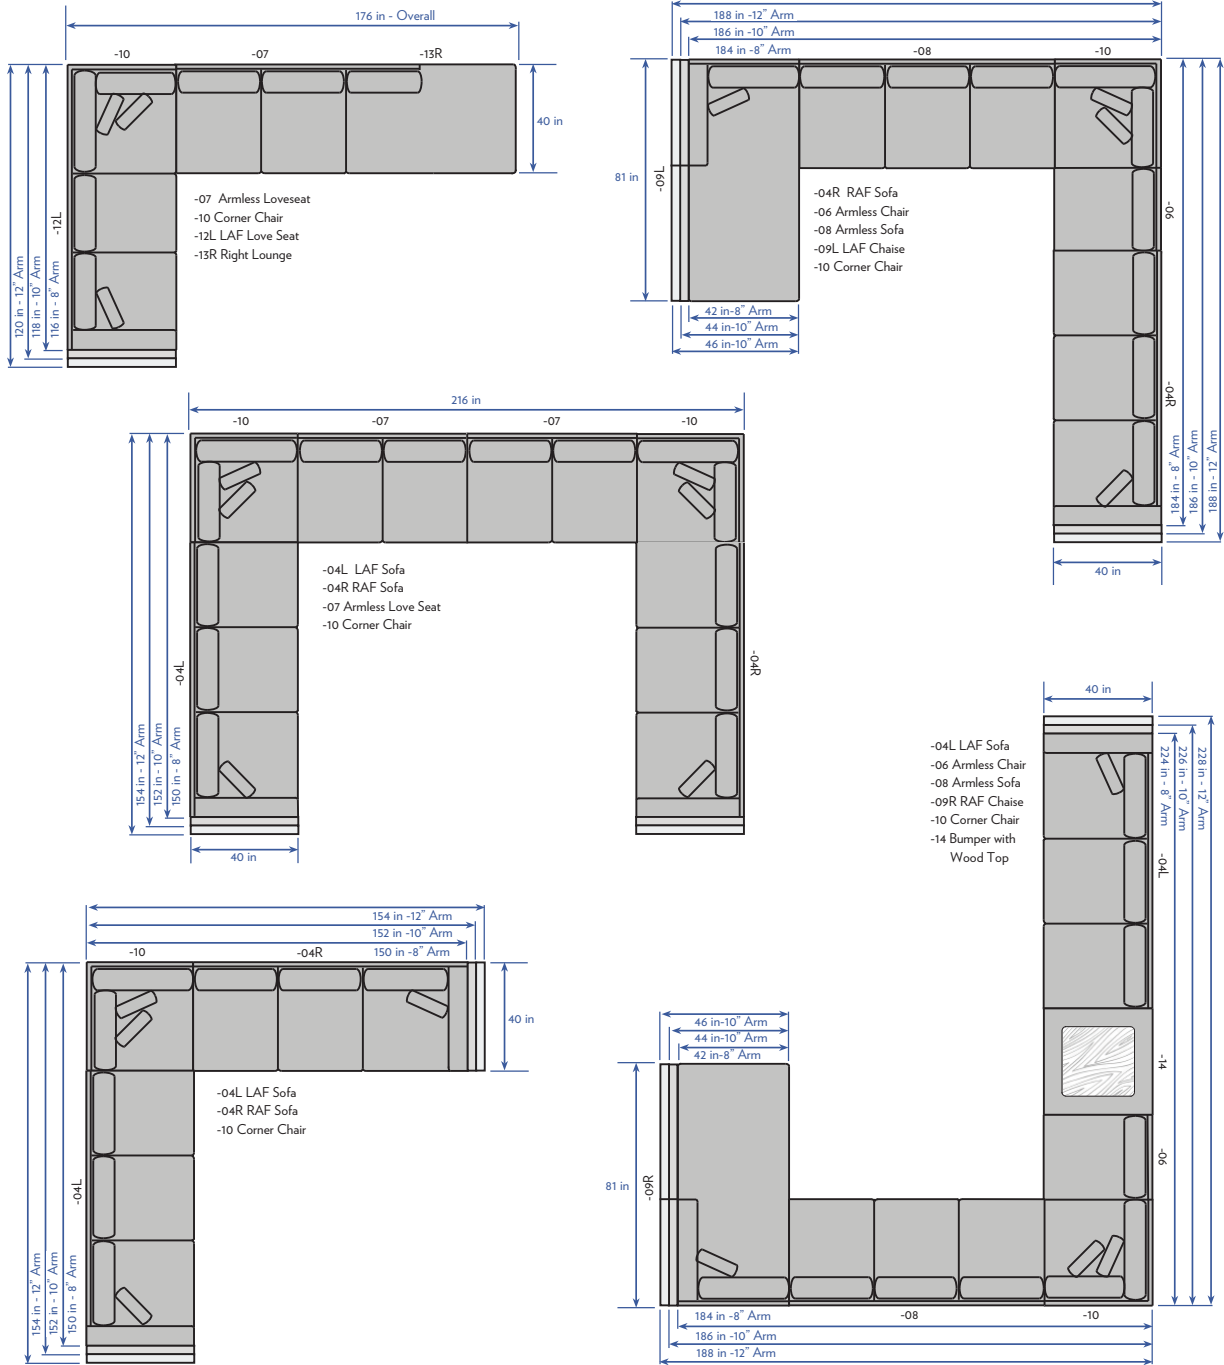

HICKORY CHAIR®

HC4400 Vistage Sectional

All Pieces: Height 34", Depth 40", Seat Height 19", Arm Height 21.25", Inside Height 15" and Seat Depth 24.5" except Chaises.
 Weltless, with LuxurySpring-Down seat cushions, Blend-Down back cushions and 20-inch goose feather throw pillows.

HC4400-13L - Left Lounge
68" W

HC4400-05L LAF Corner Sofa
(3) 20" Weltless pillows standard.
116" W -8" Arm 118" W -10" Arm
120" W -12" Arm

HC4400-05R RAF Corner Sofa
(3) 20" Weltless pillows standard.
116" W -8" Arm 118" W -10" Arm
120" W -12" Arm

HC4400-13R - Right Lounge
68" W

HC4400-09L LAF Chaise
(1) 20" Weltless pillow standard.
Inside Depth 67"
42" W x 81" D -8" Arm
44" W x 81" D -10" Arm
46" W x 81" D -12" Arm

HC4400-09R RAF Chaise
(1) 20" Weltless pillow standard.
Inside Depth 67"
42" W x 81" D -8" Arm
44" W x 81" D -10" Arm
46" W x 81" D -12" Arm

HC4400-15 - Armless Chaise
40" W 81" D

HICKORY CHAIR®

HC4400 Vistage Sectional

| Qty. | Item Number | Qty. | Item Number | Fabric/Leather |
|-------|----------------------------|-------|--|----------------|
| _____ | HC4400-04L LAF Sofa | _____ | HC4400-10 Corner Chair | _____ |
| _____ | HC4400-04R RAF Sofa | _____ | HC4400-11 Backless Chair/Ottoman | _____ |
| _____ | HC4400-05L LAF Corner Sofa | _____ | HC4400-12L LAF Love Seat | _____ |
| _____ | HC4400-05R RAF Corner Sofa | _____ | HC4400-12R RAF Corner Sofa | _____ |
| _____ | HC4400-06 Armless Chair | _____ | HC4400-09L LAF Chaise | _____ |
| _____ | HC4400-07 Armless Loveseat | _____ | HC4400-13L Left Lounge | _____ |
| _____ | HC4400-08 Armless Sofa | _____ | HC4400-13R Right Lounge | _____ |
| _____ | HC4400-09L LAF Chaise | _____ | HC4400-14 Ottoman/Bumper with wood top | _____ |
| _____ | HC4400-09R RAF Chaise | _____ | HC4400-15 Armless Chaise | _____ |
| | | | | Finish |